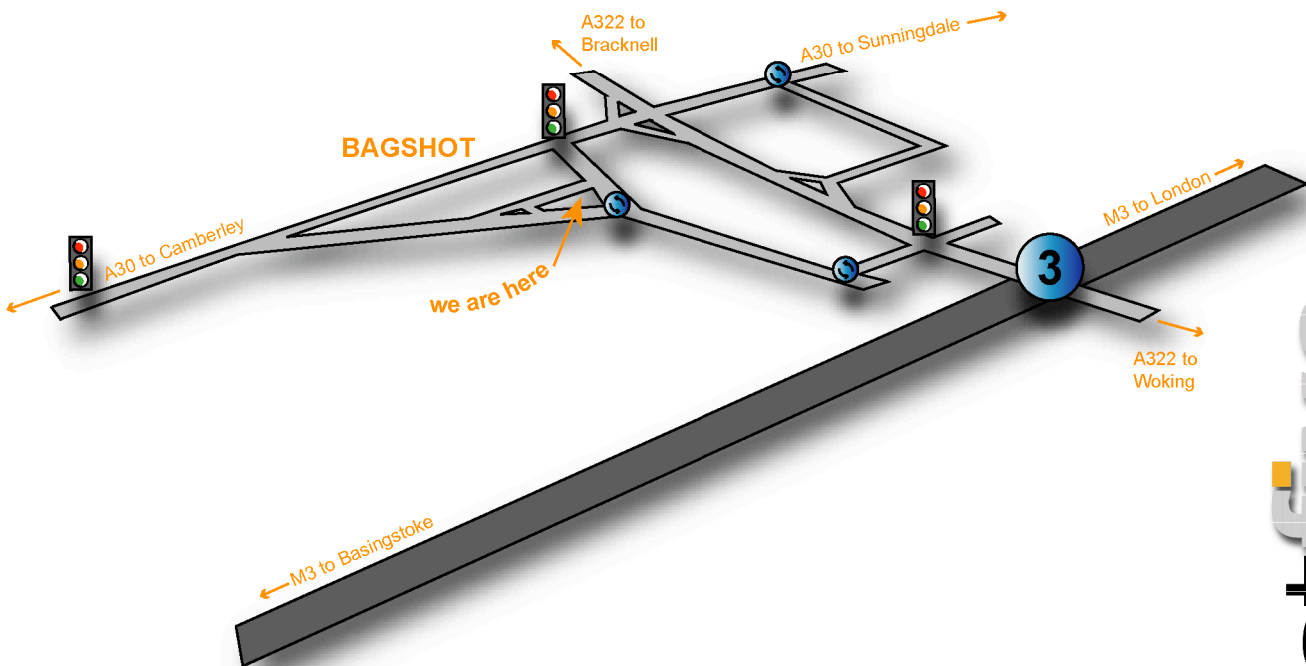

**projectfive**

Spinnaker House  
48-50 High Street  
Bagshot  
Surrey  
GU19 5AW

tel: 01276-671875  
fax: 01276-671876  
www.projectfive.co.uk

By road:

**From the M3**

Exit at Junc.3 and head north along the A322 to Bracknell  
Turn left at first set of traffic lights into 'New Road'  
Turn right at roundabout into 'Guildford Road'  
Proceed under the viaduct to the next roundabout  
Spinnaker House car park is located on the roundabout  
(drive between the large flowerpots and park in marked bays)

**From the A30 (from either direction)**

At the traffic lights by the BP/Safeway petrol station in Bagshot  
Turn into 'Bridge Road'  
Spinnaker House car park is located on the roundabout  
(drive between the large flowerpots and park in marked bays)